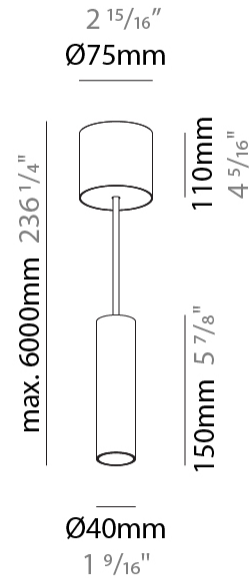

GENERAL

Series: Hangover
Subseries: Hangover Monopoint Surface Canopy
Brand: Prolicht
Division: Architectural
Mounting Type: Suspension
Mounting Location: Ceiling
Subcategory: Pendant

PHYSICAL

Shape: Cylinder
Diameter (mm): 40
Diameter (in): 1 ⁹/₁₆
Height (mm): 150
Height (in): 5 ⁷/₈
Max. Overall Height (mm): 2150
Max. Overall Height (in): 84 ⁵/₈
Light Distribution: Downlight
Weight (kg): 0.75
Weight (lbs): 1.65
Diffuser: Shine Ring 0-6
Fixture Finish: SSR / BKV / CWI / CRY / HAB / LAG / UFT / ITA / RUA / RUR / MIC / FTG / MYG / TWT / LOD / PUS / FRO / FUP / KIA / POP / BLS / SPG / MEY / GOH / GUM / CHC / COM / ABZ / JAG / OBR / MOS / ROR
Fixture Material: Aluminum
Cable Details: 2000mm / 6000mm Cable in White / Black / Orange / Red

ELECTRICAL

Lamp Type: LED (Zhaga Standard)
Input Wattage (W): 10.9
Total Output Wattage (W): 9
Dimming: Non-Dimmable
Driver Included: Yes
Driver Location: Integrated
Driver Type: Constant Current
Driver Class: Class 2
Input Voltage (V): 120
Constant Current (MA): 500
Upon Request: Remote: 0-10Vdc dimming / Phase dimming 120Vac

LED

Number of LEDs: 1
Color Temperature (°K): 2700 / 3000 / 4000
Max. Delivered Lumen (lm): 842
CRI: >90 CRI
Lamp Life (hrs): 50000

OPTICAL

Reflector: 40 / 50

RATINGS AND CERTIFICATIONS

Certified By: Certified for North American Standards
IP rating: IP20