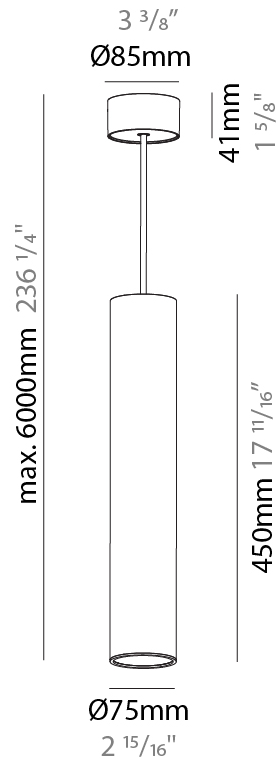

GENERAL

Series: Hangover
Subseries: Hangover Monopoint Surface Canopy
Brand: Prolicht
Division: Architectural
Mounting Type: Suspension
Mounting Location: Ceiling
Subcategory: Pendant

PHYSICAL

Shape: Cylinder
Diameter (mm): 75
Diameter (in): 2 ¹⁵/₁₆
Height (mm): 450
Height (in): 17 ¹¹/₁₆
Max. Overall Height (mm): 2450
Max. Overall Height (in): 96 ⁷/₁₆
Light Distribution: Downlight
Diffuser: Shine Ring 0-6
Fixture Finish: SSR / BKV / CWI / CRY / HAB / LAG / UFT / ITA / RUA / RUR / MIC / FTG / MYG / TWT / LOD / PUS / FRO / FUP / KIA / POP / BLS / SPG / MEY / GOH / GUM / CHC / COM / ABZ / JAG / OBR / MOS / ROR
Fixture Material: Aluminum
Cable Details: 2000mm / 6000mm Cable in White / Black / Orange / Red

ELECTRICAL

Lamp Type: LED (Zhaga Standard)
Input Wattage (W): 20
Total Output Wattage (W): 18.9
Dimming: Non-Dimmable
Driver Included: Yes
Driver Location: Integrated
Driver Type: Constant Current
Driver Class: Class 2
Housing: ENCP3
Input Voltage (V): 120
Constant Current (MA): 500
Upon Request: Remote: 0-10Vdc dimming / Phase dimming 120Vac

LED

Number of LEDs: 1
Color Temperature (°K): 2700 / 3000 / 4000
Max. Delivered Lumen (lm): 1680
CRI: >90 CRI
Efficiency (%): 86
Lamp Life (hrs): 50000

OPTICAL

Reflector: 18 / 36 / 52

RATINGS AND CERTIFICATIONS

Certified By: Certified for North American Standards
IP rating: IP20