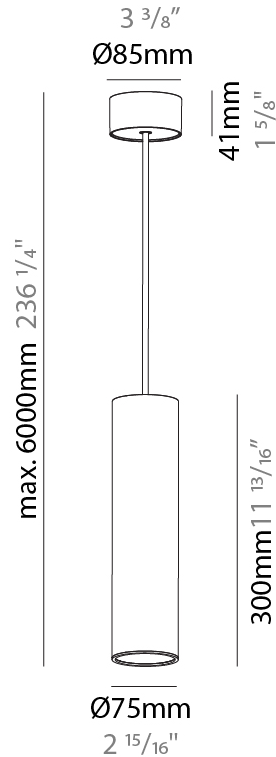

GENERAL

Series: Hangover
Subseries: Hangover Monopoint Surface Canopy
Brand: Prolicht
Division: Architectural
Mounting Type: Suspension
Mounting Location: Ceiling
Subcategory: Pendant

PHYSICAL

Shape: Cylinder
Diameter (mm): 75
Diameter (in): 2 15/16
Height (mm): 300
Height (in): 11 13/16
Max. Overall Height (mm): 2300
Max. Overall Height (in): 90 9/16
Light Distribution: Downlight
Diffuser: Shine Ring 0-6
Fixture Finish: SSR / BKV / CWI / CRY / HAB / LAG / UFT / ITA / RUA / RUR / MIC / FTG / MYG / TWT / LOD / PUS / FRO / FUP / KIA / POP / BLS / SPG / MEY / GOH / GUM / CHC / COM / ABZ / JAG / OBR / MOS / ROR
Fixture Material: Aluminum
Cable Details: 2000mm / 6000mm Cable in White / Black / Orange / Red

ELECTRICAL

Lamp Type: LED (Zhaga Standard)
Input Wattage (W): 10.9
Total Output Wattage (W): 9
Dimming: Non-Dimmable
Driver Included: Yes
Driver Location: Integrated
Driver Type: Constant Current
Driver Class: Class 2
Housing: ENCP3
Input Voltage (V): 120
Constant Current (mA): 500
Upon Request: Remote: 0-10Vdc dimming / Phase dimming 120Vac

LED

Number of LEDs: 1
Color Temperature (°K): 2700 / 3000 / 4000
Max. Delivered Lumen (lm): 923
CRI: >90 CRI
Efficiency (%): 86
Lamp Life (hrs): 50000

OPTICAL

Reflector: 18 / 36 / 52

RATINGS AND CERTIFICATIONS

Certified By: Certified for North American Standards
IP rating: IP20