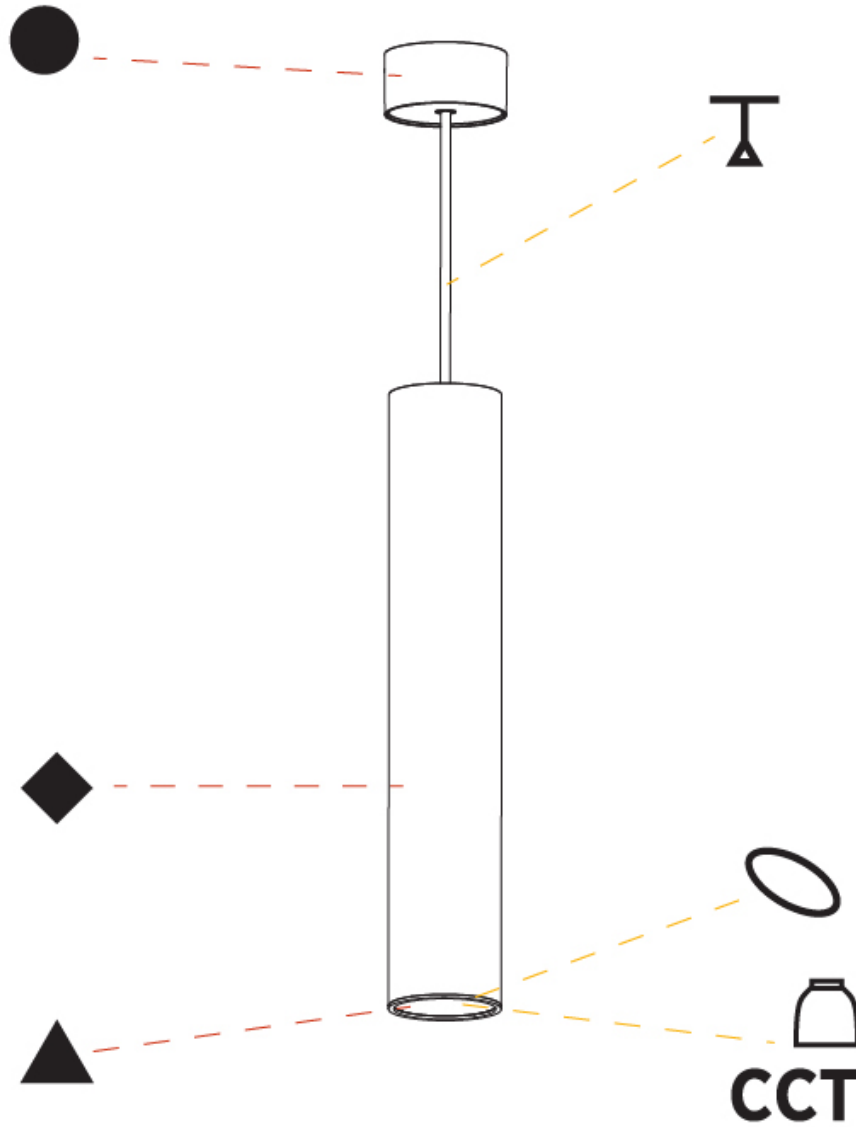

HANGOVER MONOPOINT SURFACE CANOPY SUSPENSION

A300169-

PROJECT
TYPE
SPECIFIER
QUANTITY
DATE

A